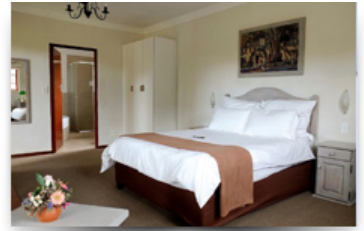

Houw Hoek Hotel – Fact Sheet

Houw Hoek, N2, Grabouw
www.houwhoekhotel.com

Location	Kogelberg Biosphere Nature Reserve, Houw Hoek, N2, Grabouw
Distances	<ul style="list-style-type: none"> • Approx. 75 km from Cape Town Int. Airport
GPS Coordinates:	34°12'17.2"S 19°09'04.1"E
Type	Hotel
SA Tourism Star Grading	3 Star
Number of Rooms	53 Rooms
Room Categories / Names	Double Rooms (38 x), Family Rooms (15x)
Room Facilities	<p><u>All units are equipped with:</u></p> <ul style="list-style-type: none"> • En-suite bathroom • Ceiling fan • Telephones • DSTV • Minibar Fridge • Tea/Coffee making facilities • Private balcony / seating area • fireplace
General Facilities	<ul style="list-style-type: none"> • Restaurant • Bar • 2 Swimming Pools • Kiddies Play Area • Conference Facilities • Wedding Venue • Tennis/Squash Court • Minigolf • Extensive Gardens
Meals available	<ul style="list-style-type: none"> • Breakfast (included) • Lunch • Dinner • Room Service